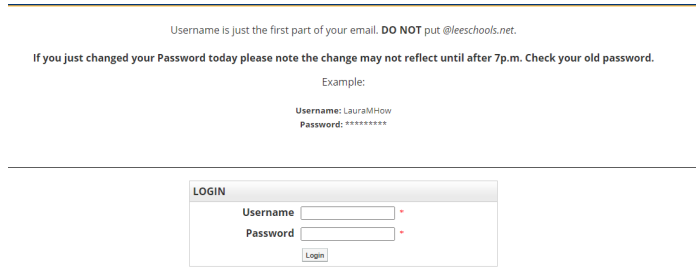

Directions on How to Access Student Services Handbook on the Intranet

1. Go to www.leeschools.net
2. Click on **For Employees**
3. Login with your credentials

4. Select **Student Support**

5. The **Student Services Handbook** is located in the **Behavior and Discipline Support** tile