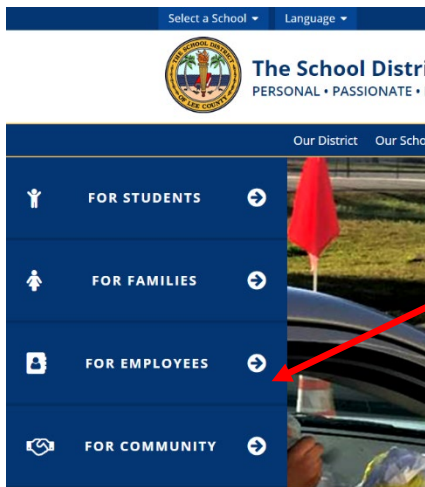

Directions on How to Access Student Services Handbook on the Intranet

1. Go to www.leeschools.net
2. Click on **For Employees**
3. Login with your credentials

4. Select **Student Support**

5. The **Student Services Handbook** is located in the **Behavior and Discipline Support** tile