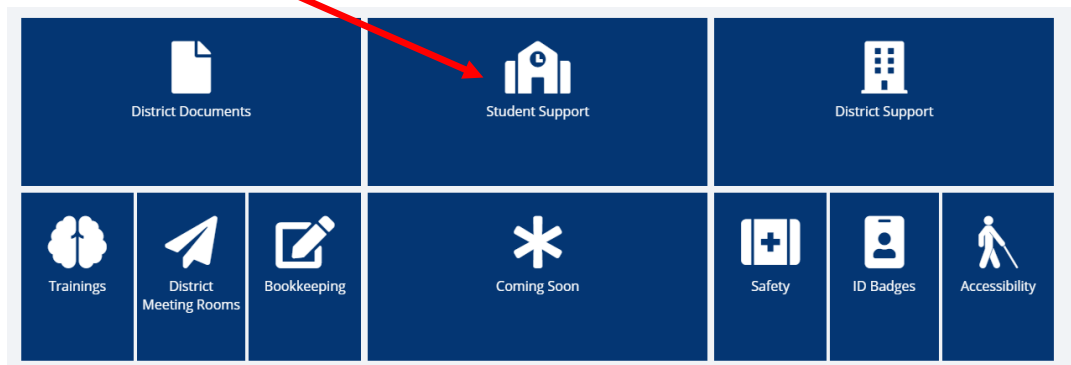

Directions on How to Access Student Services Handbook on the Intranet

1. Go to www.leeschools.net
2. Click on **For Employees**
3. Login with your credentials

4. Select **Student Support**

5. The **Student Services Handbook** is located in the **Behavior and Discipline Support** tile